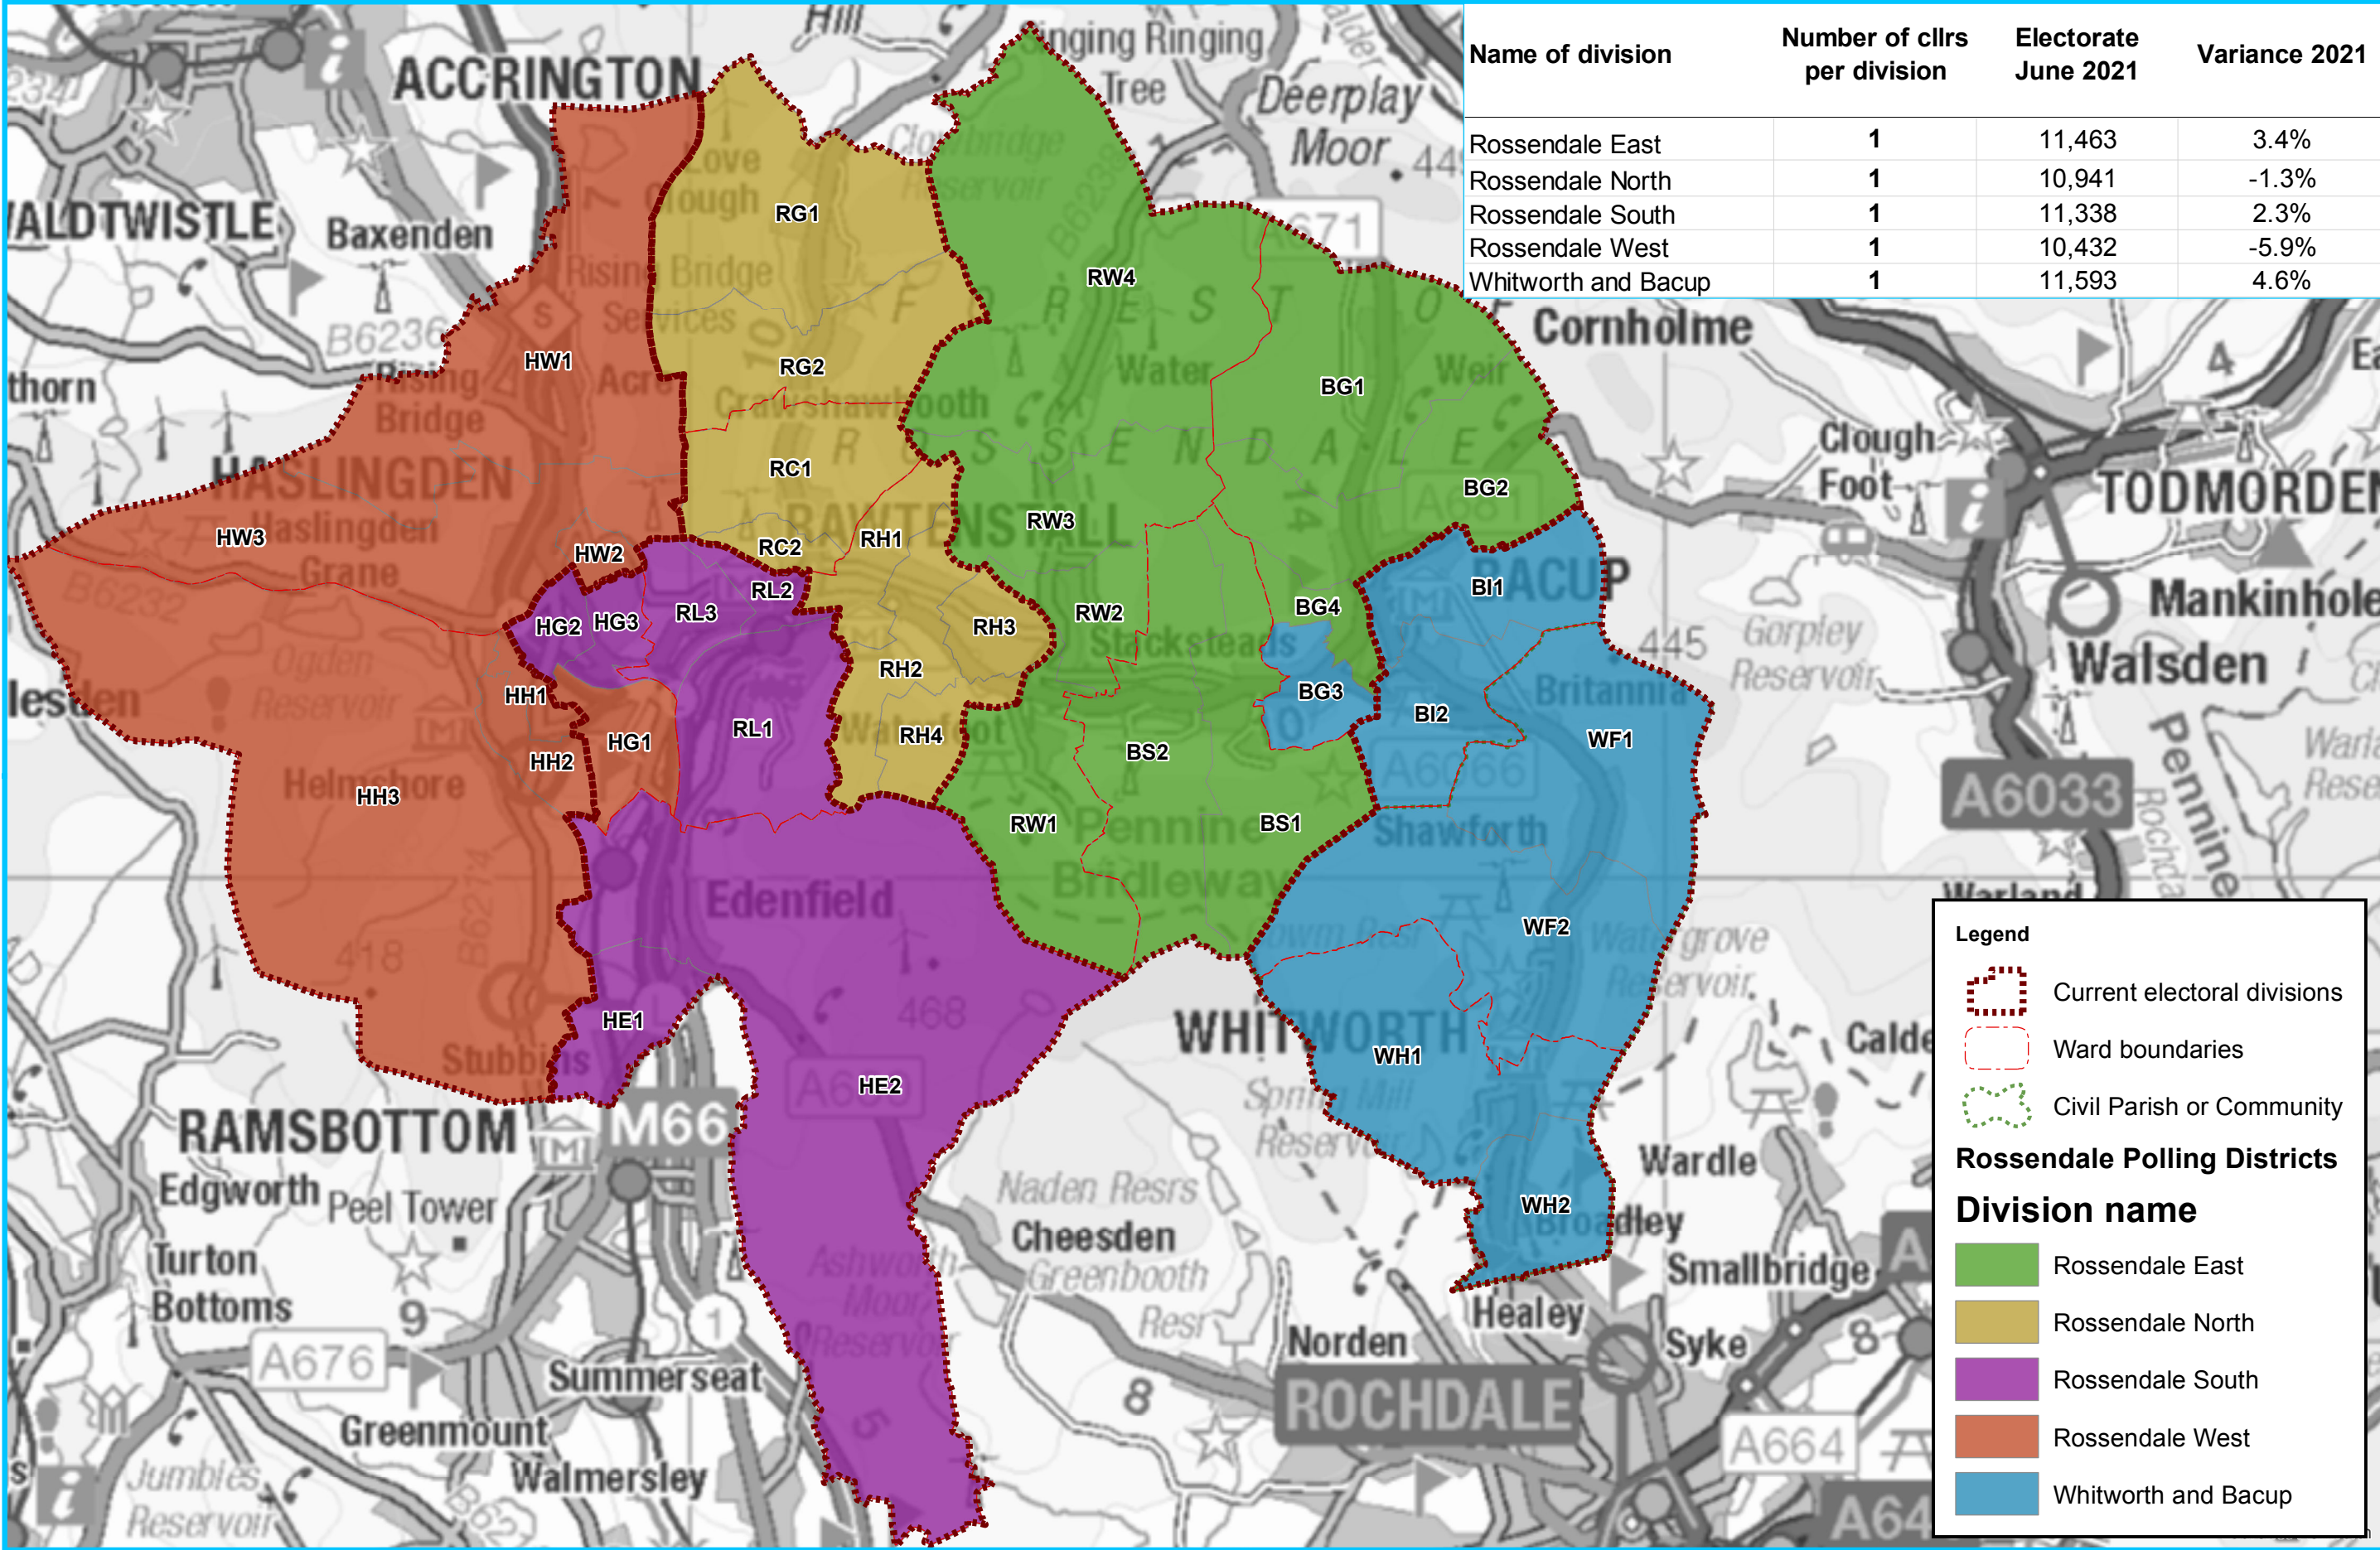

Rossendale: Political Governance Working Group Proposal 3

Reproduced from the Ordnance Survey mapping with the permission of the Controller of Her Majesty's Stationery Office © Crown Copyright. Unauthorised reproduction infringes Crown copyright and may lead to prosecution or civil proceedings. Lancashire County Council Licence No. 100023320 2015